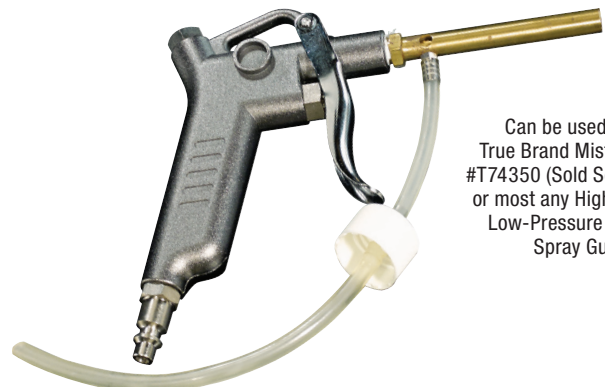

Can be used with True Brand Misting Gun #T74350 (Sold Separately) or most any High-Volume Low-Pressure (HVLP) Spray Gun

Contact True Brand or your rep for more information.

12 per case / 8 oz
Part# T6570